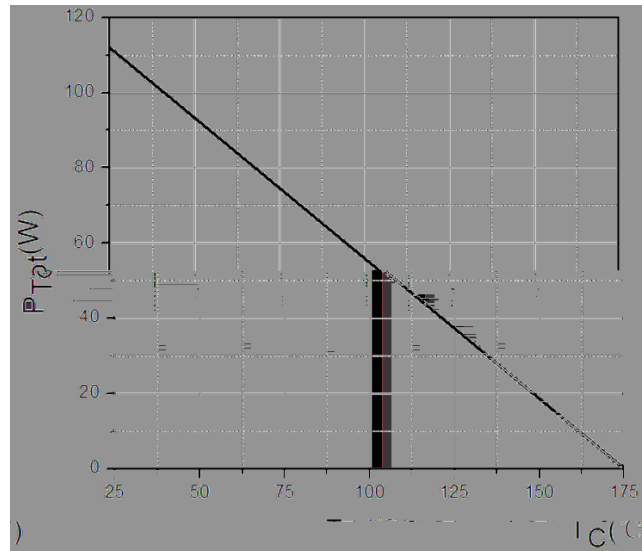

YJD106520NCTQG2

Electrical Characteristics

PARAMETER	SYMBOL	UNIT	TEST CONDITIONS	Typ.	Max.

Thermal Characteristics

PARAMETER	SYMBOL	UNIT	Value

Typical Characteristics

YJD106520NCTQG2

YJD106520NCTQG2

Typical Characteristics

YJD106520NCTQG2

Outline Dimensions

YJD106520NCTQG2

Disclaimer
