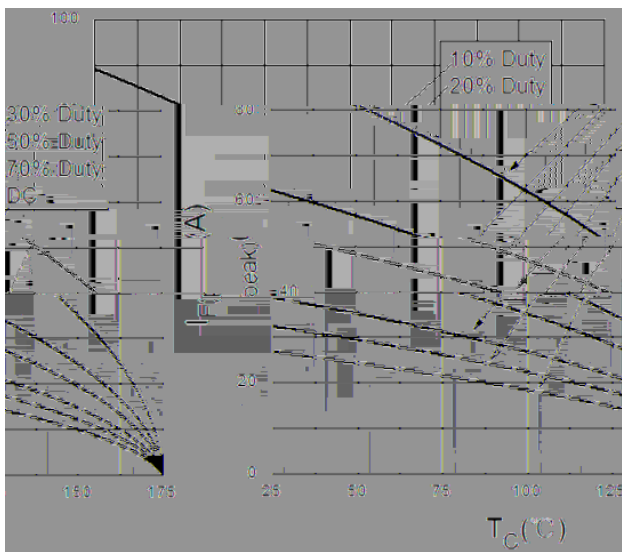

YJD106520NCTQG2

Electrical Characteristics

PARAMETER	SYMBOL	UNIT	TEST CONDITIONS	Typ.	Max.

Thermal Characteristics

PARAMETER	SYMBOL	UNIT	Value

Typical Characteristics

YJD106520NCTQG2

YJD106520NCTQG2

Typical Characteristics

YJD106520NCTQG2

Outline Dimensions

YJD106520NCTQG2

Disclaimer
