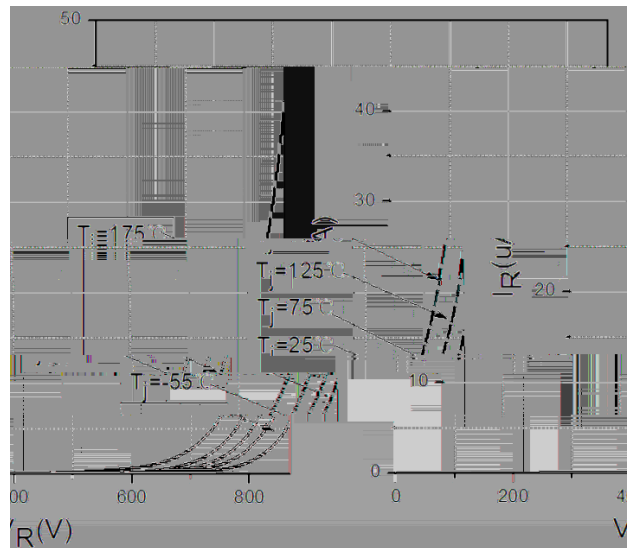

YJD106520NCTQG2

Electrical Characteristics

PARAMETER	SYMBOL	UNIT	TEST CONDITIONS	Typ.	Max.

Thermal Characteristics

PARAMETER	SYMBOL	UNIT	Value

Typical Characteristics

YJD106520NCTQG2

YJD106520NCTQG2

Typical Characteristics

YJD106520NCTQG2

Outline Dimensions

YJD106520NCTQG2

Disclaimer
