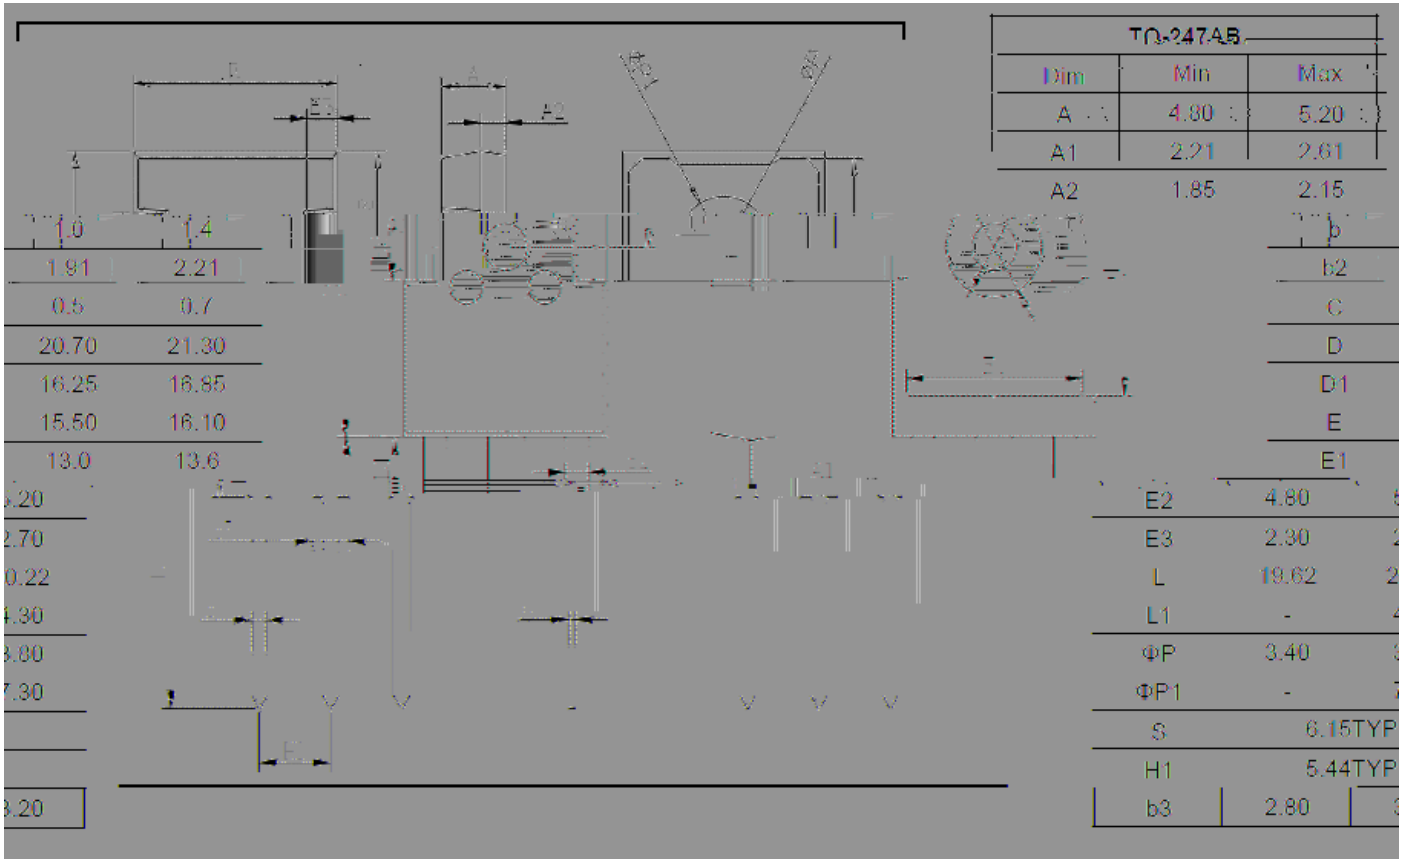

YJD106520NCTQG2

Electrical Characteristics

PARAMETER	SYMBOL	UNIT	TEST CONDITIONS	Typ.	Max.

Thermal Characteristics

PARAMETER	SYMBOL	UNIT	Value

Typical Characteristics

YJD106520NCTQG2

YJD106520NCTQG2

Typical Characteristics

YJD106520NCTQG2

Outline Dimensions

YJD106520NCTQG2

Disclaimer
