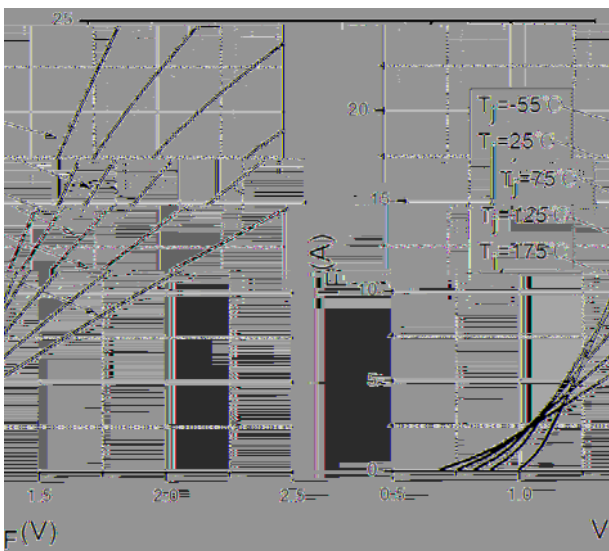

YJD106520NCTQG2

Electrical Characteristics

PARAMETER	SYMBOL	UNIT	TEST CONDITIONS	Typ.	Max.

Thermal Characteristics

PARAMETER	SYMBOL	UNIT	Value

Typical Characteristics

YJD106520NCTQG2

YJD106520NCTQG2

Typical Characteristics

YJD106520NCTQG2

Outline Dimensions

YJD106520NCTQG2

Disclaimer
