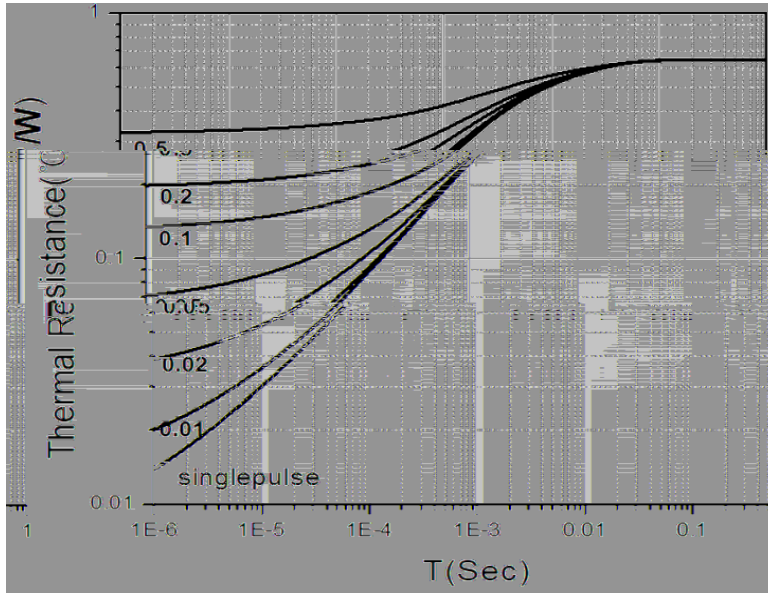

YJD106520NCTQG2

Electrical Characteristics

PARAMETER	SYMBOL	UNIT	TEST CONDITIONS	Typ.	Max.

Thermal Characteristics

PARAMETER	SYMBOL	UNIT	Value

Typical Characteristics

YJD106520NCTQG2

YJD106520NCTQG2

Typical Characteristics

YJD106520NCTQG2

Outline Dimensions

YJD106520NCTQG2

Disclaimer
