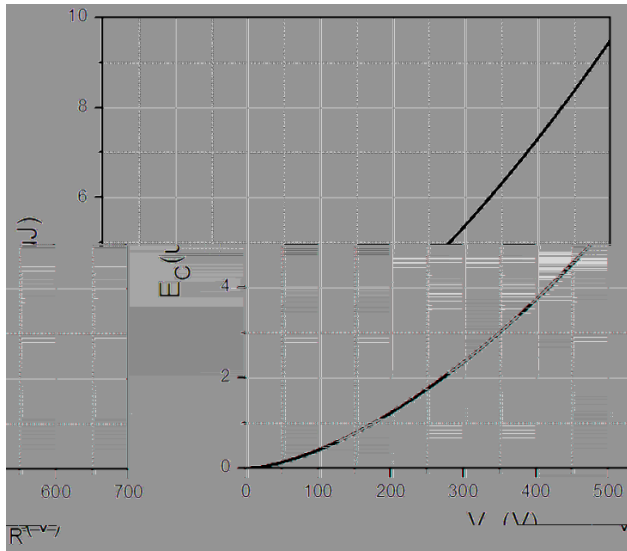

YJD106520NCTQG2

Electrical Characteristics

PARAMETER	SYMBOL	UNIT	TEST CONDITIONS	Typ.	Max.

Thermal Characteristics

PARAMETER	SYMBOL	UNIT	Value

Typical Characteristics

YJD106520NCTQG2

YJD106520NCTQG2

Typical Characteristics

YJD106520NCTQG2

Outline Dimensions

YJD106520NCTQG2

Disclaimer
