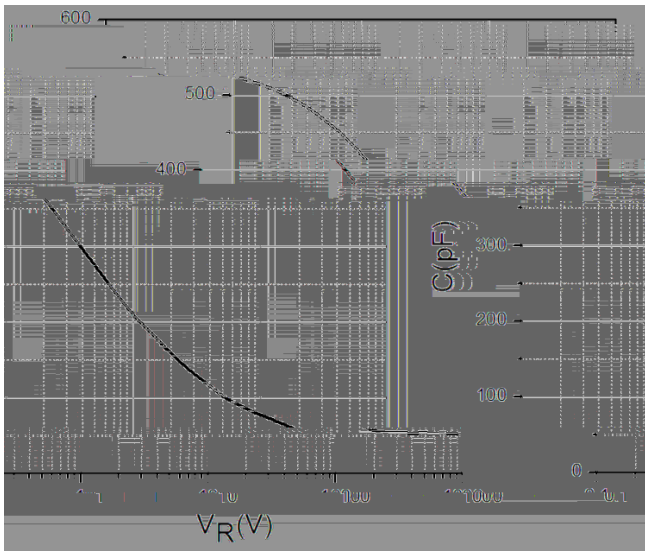

YJD106520NCTQG2

Electrical Characteristics

PARAMETER	SYMBOL	UNIT	TEST CONDITIONS	Typ.	Max.

Thermal Characteristics

PARAMETER	SYMBOL	UNIT	Value

Typical Characteristics

YJD106520NCTQG2

YJD106520NCTQG2

Typical Characteristics

YJD106520NCTQG2

Outline Dimensions

YJD106520NCTQG2

Disclaimer
