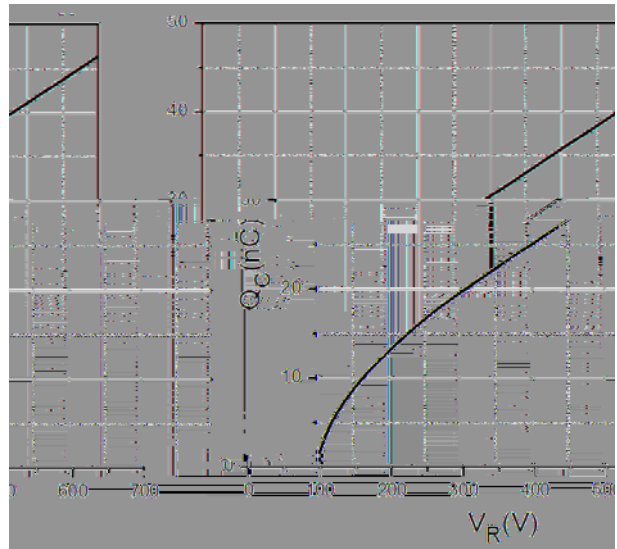

YJD106520NCTQG2

Electrical Characteristics

PARAMETER	SYMBOL	UNIT	TEST CONDITIONS	Typ.	Max.

Thermal Characteristics

PARAMETER	SYMBOL	UNIT	Value

Typical Characteristics

YJD106520NCTQG2

YJD106520NCTQG2

Typical Characteristics

YJD106520NCTQG2

Outline Dimensions

YJD106520NCTQG2

Disclaimer
