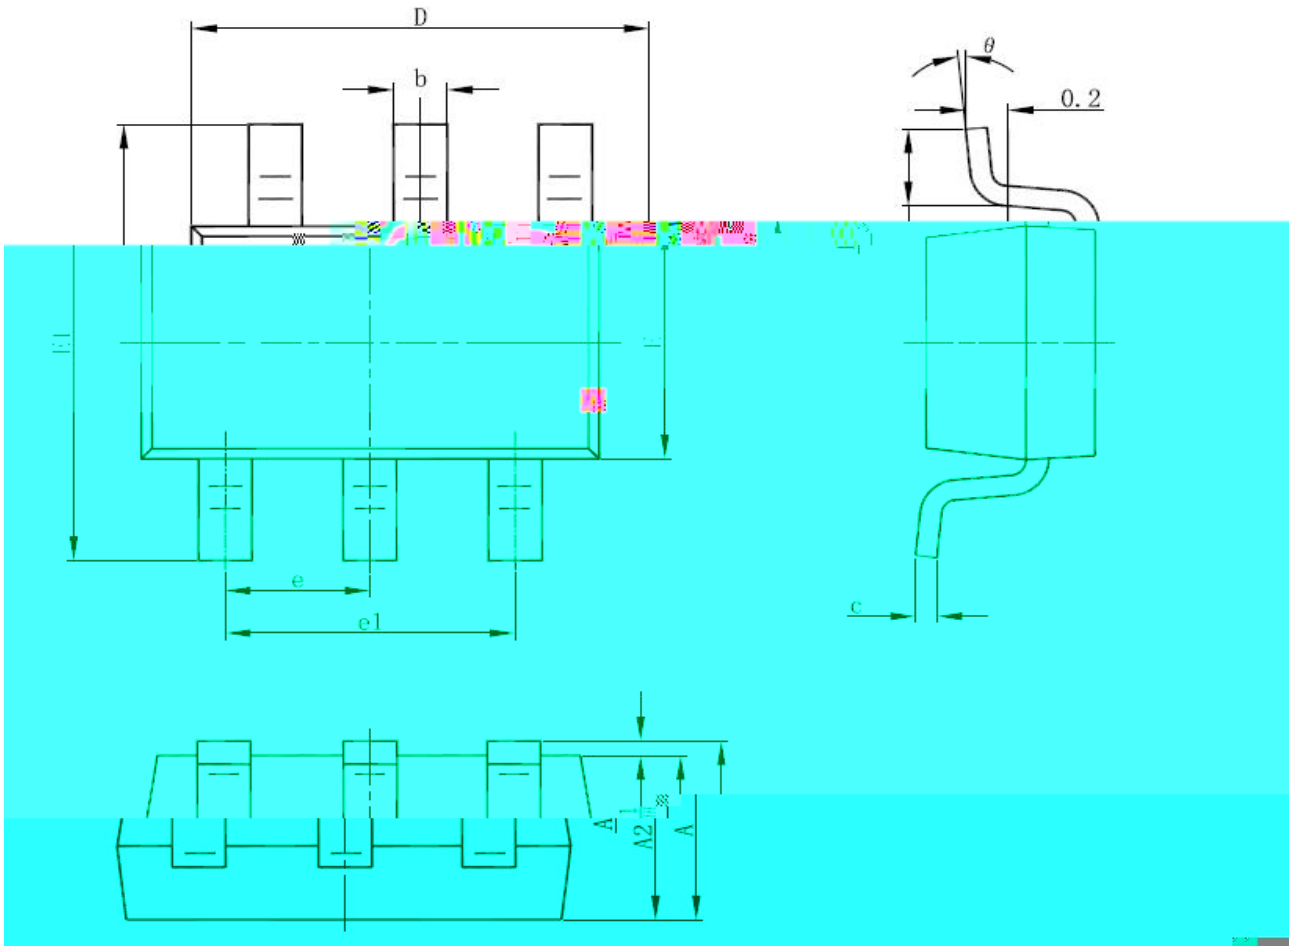

()

4©

Current Sense

()

()

()

()

SOT-23-6L PACKAGE OUTLINE DIMENSIONS

Symbol	Dimensions In Millimeters		Dimensions In Inches	
	Min	Max	Min	Max

	. ()		. ()	